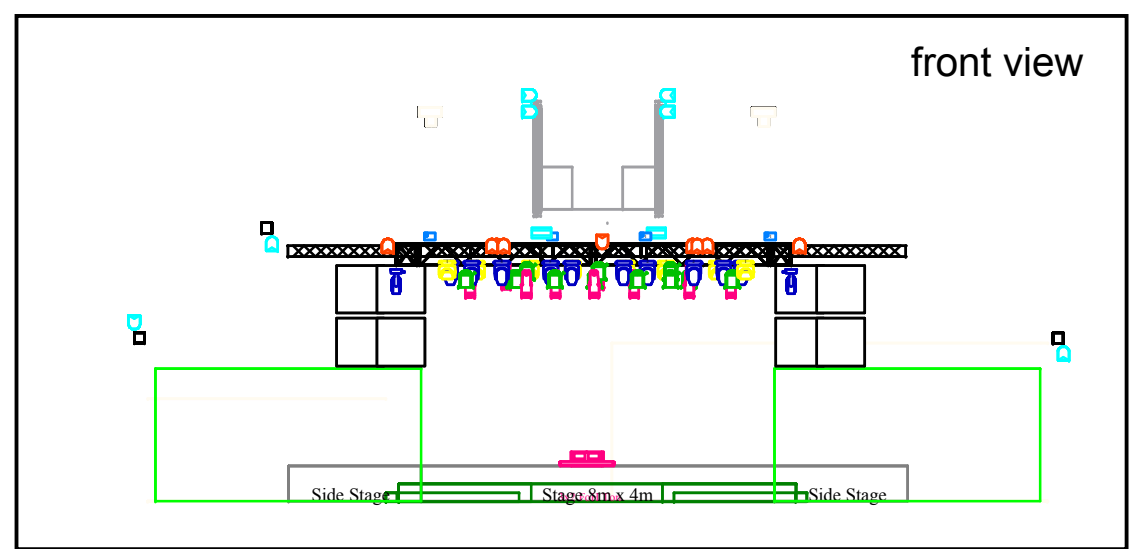

| Symbol | Name | Count |
|---|-----------------------|-------|
|  | Par 64 houselights | 15 |
|  | Aleda B-EYE K10 | 8 |
|  | Briteq Titan | 12 |
|  | Source 4 Zoom 25-50 | 10 |
|  | Briteq 3000 Strobe | 2 |
|  | ARRI ST1 Fresnel p.o. | 12 |
|  | Two Light Blinder | 4 |
| Console: Road Hog 4 | | |

side view

front view