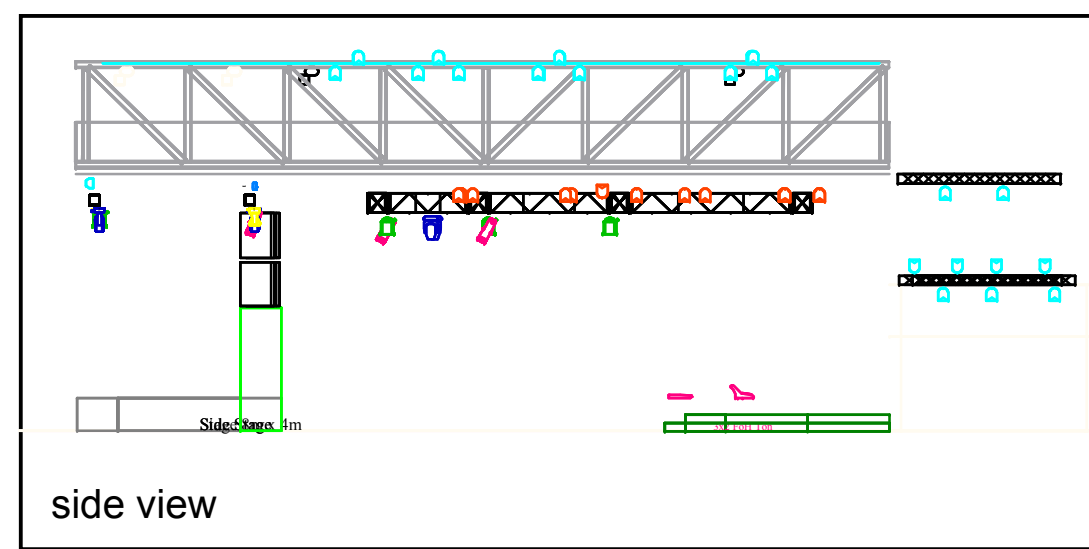

| Symbol | Name | Count |
|---|-----------------------|-------|
|  | Par 64 houselights | 15 |
|  | Aleda B-EYE K10 | 8 |
|  | Briteq Titan | 12 |
|  | Source 4 Zoom 25-50 | 10 |
|  | Briteq 3000 Strobe | 2 |
|  | ARRI ST1 Fresnel p.o. | 12 |
|  | Two Light Blinder | 4 |
| Console: Road Hog 4 | | |

side view

front view